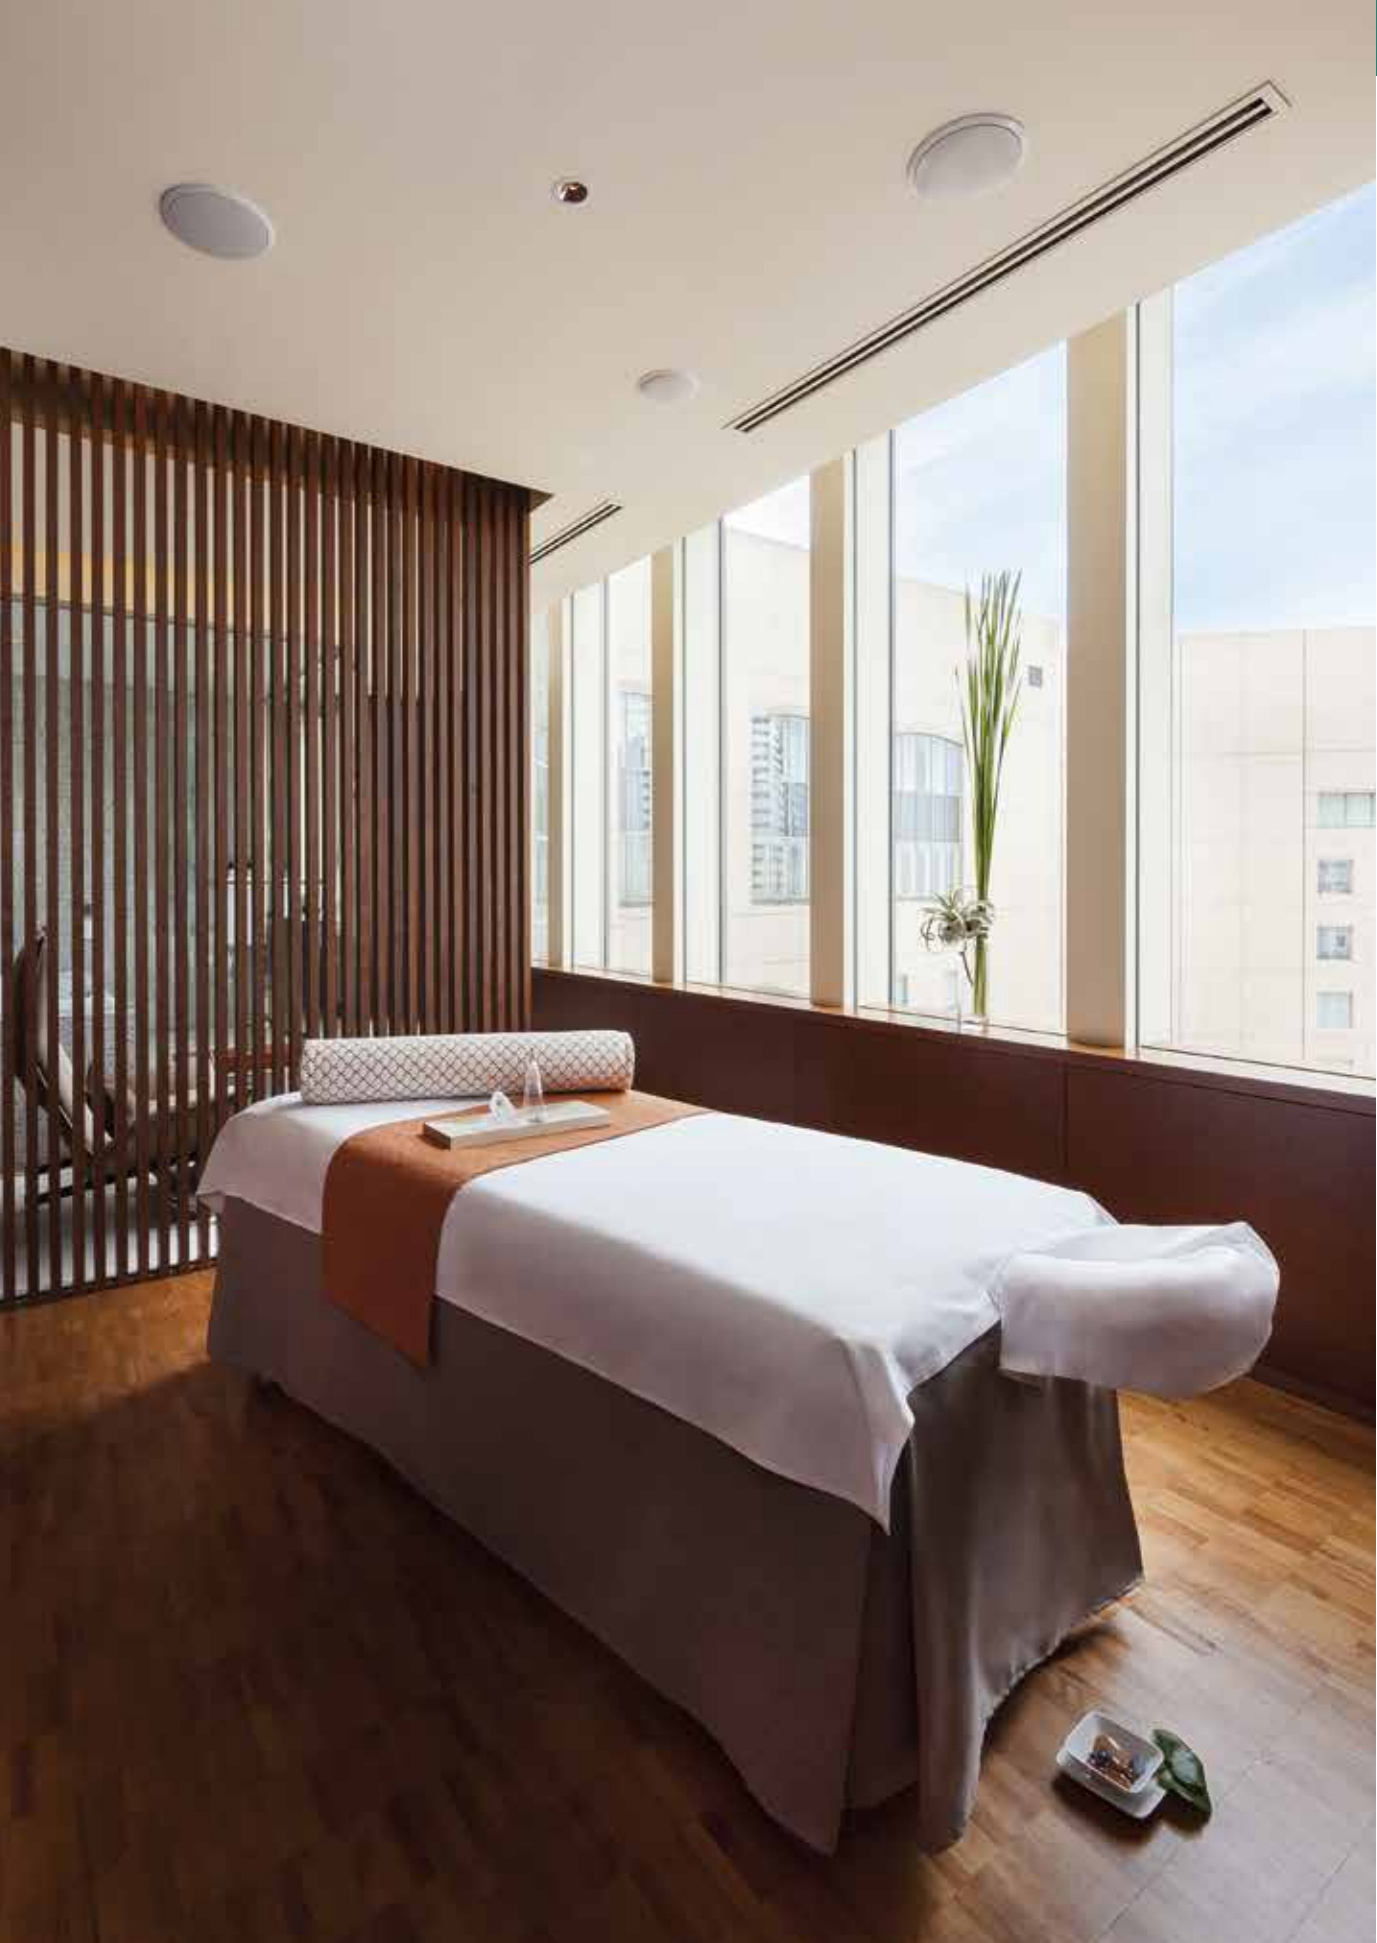

宿泊者限定

ハイアットリージェンシー 東京ご宿泊ゲスト限定のエクスプレスメニューです。

エクスプレスボディ

45 min 平日¥22,800 土日祝¥25,000

エクスプレスヘッド

45 min 平日¥22,800 土日祝¥25,000

エクスプレスフット

45 min 平日¥22,800 土日祝¥25,000

エクスプレスフェイシャル

45 min 平日¥23,800 土日祝¥26,000

*トリートメントにはアロマフットバスが含まれています。

*表示の施術時間はカウンセリング・お着替え時間は含まれておりません。 *表示価格には消費税と15%のサービス料が含まれます。

This is an express menu exclusively for guests staying at Hyatt Regency Tokyo.

Express Body

45 min Weekdays ¥22,800 Weekends & Holidays ¥25,000

Express Head

45 min Weekdays ¥22,800 Weekends & Holidays ¥25,000

Express Foot

45 min Weekdays ¥22,800 Weekends & Holidays ¥25,000

Express Facial

45 min Weekdays ¥23,800 Weekends & Holidays ¥26,000

*A relaxing aroma foot bath is included in your treatment.

*The indicated treatment time does not include time for consultation or changing. *All prices include consumption tax and a 15% service charge.